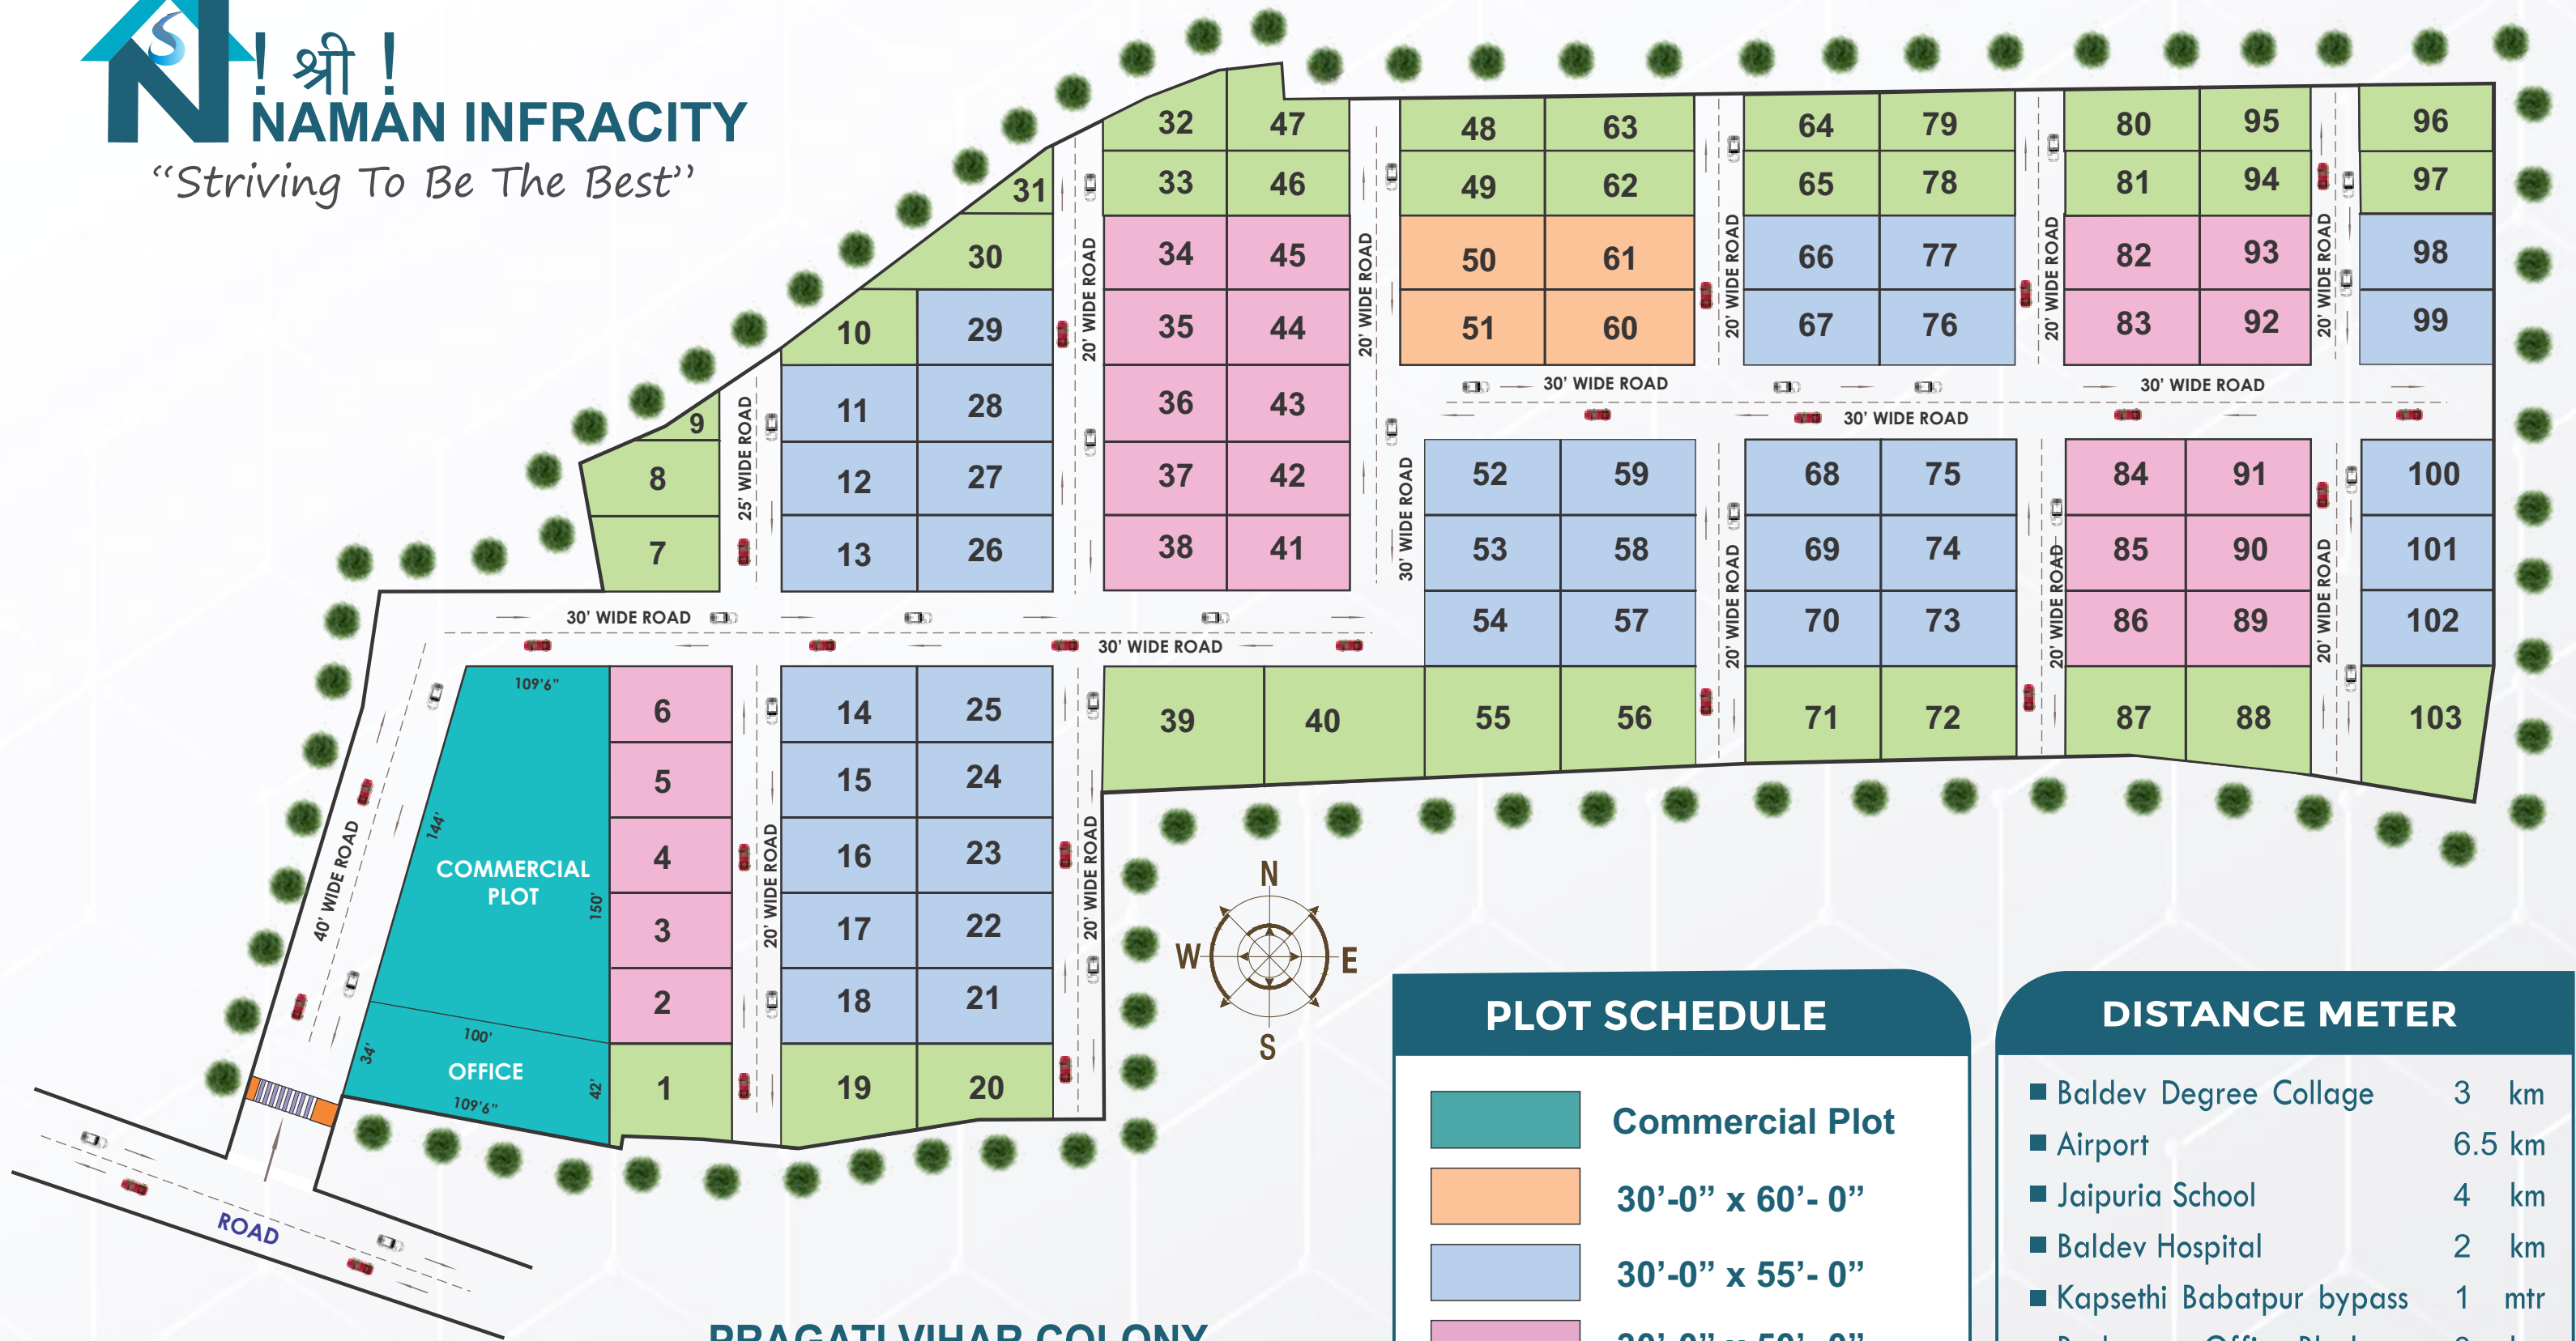

PRAGATI VIHAR COLONY
Residential Township
Near Badagaon Block, Varanasi

DISTANCE METER	
■ Baldev Degree Collage	3 km
■ Airport	6.5 km
■ Jaipuria School	4 km
■ Baldev Hospital	2 km
■ Kapsethi Babatpur bypass	1 mtr
■ Badagaon Office-Block	0 km
■ Badagaon Thana	2 mtr
■ Samudaik Kendra-Basai (Prathamik Swasthya Kendra)	4 km

- PROJECT HIGHLIGHTS**
- 40 Feet, 30 Feet, 20 Feet Wide Damar Road with Solar Street Light
 - Gated Security with CCTV
 - Proper Draining Facility
 - Commercial Space
 - Ample Park & Green Space
 - Children Play Area
 - Excellent Road Connectivity
 - Boundary wall

GET YOUR DREAM HOME

PRAGATI VIHAR COLONY

Badagaon, Front of Block Office, Varanasi
Residential Integrated Township

PLOT SCHEDULE

	Commercial Plot
	30'-0" x 60'-0"
	30'-0" x 55'-0"
	30'-0" x 50'-0"
	Other Size Plot